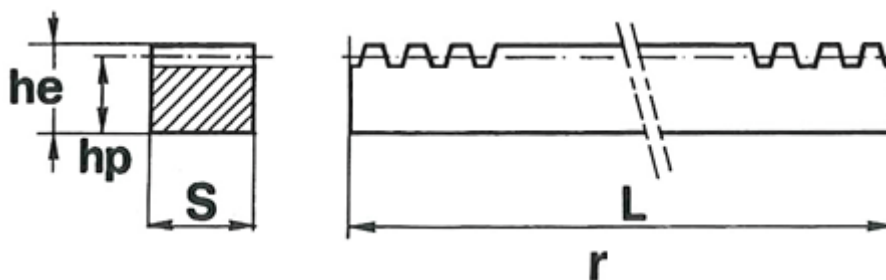

Data Sheet

Article number: 6165050151000

Description: Rack Module 1,5 17x17
length 1000 mm

Measures

Actual length	= 1003.74
hp	= 15.5
Module	= 1.5
No. of teeth	= 213
Nominal length	= 1000
Pitch	= 4.7124
Profile Sxhe	= 17x17